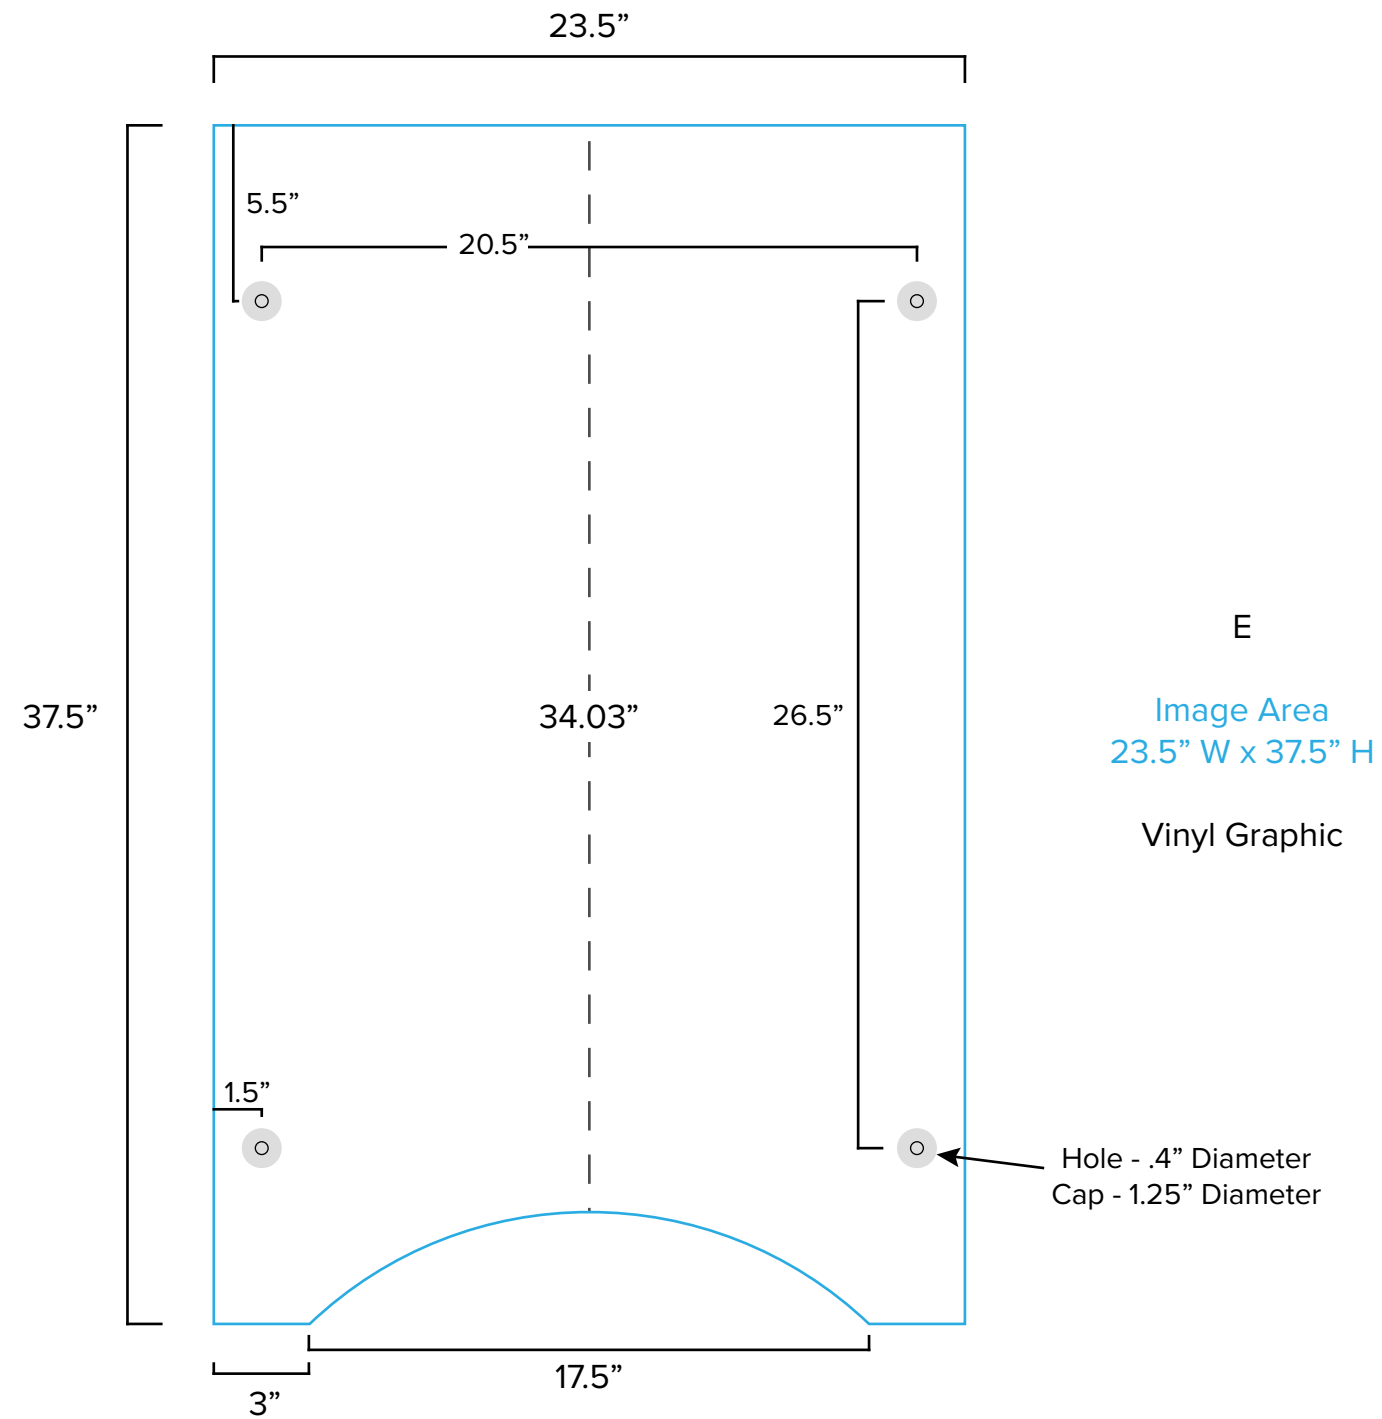

Graphic Template
10 x 10 Inline Exhibit
Backwall with Flat Arched Panel, Rectangular Panel - SEG Graphics

NOTE: All Raster Art (jpg, tiff,psd, png, etc.) must be at least 100 dpi at print size.
Standard kits are often customized. Please check with Customer Service to ensure that this template matches your specific job.

Graphic Template Backwall Workstation – Direct Print Graphic

NOTE: All Raster Art (jpg, tiff,psd, png, etc.) must be at least 100 dpi at print size.
Standard kits are often customized. Please check with Customer Service to ensure that this template matches your specific job.

Graphic Template
Backwall Workstation Countertop – Vinyl Graphics
Graphics **NOT** included in base price. Please request pricing.

NOTE: All Raster Art (jpg, tiff,psd, png, etc.) must be at least 100 dpi at print size.
Standard kits are often customized. Please check with Customer Service to ensure that this template matches your specific job.

Graphic Template
Portable Counter – Vinyl Graphic

NOTE: All Raster Art (jpg, tiff,psd, png, etc.) must be at least 100 dpi at print size.

Standard kits are often customized. Please check with Customer Service to ensure that this template matches your specific job.