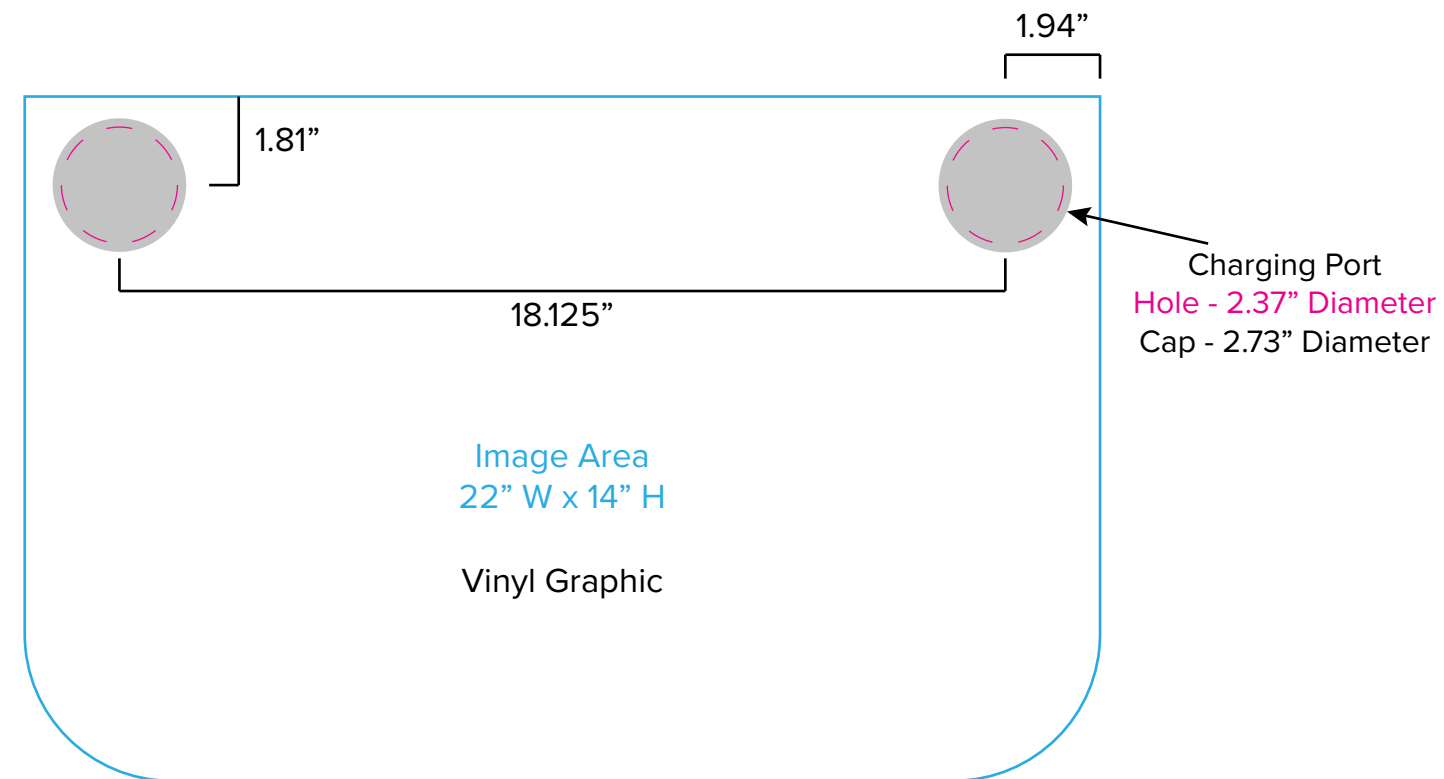

Graphic Template
10 x 10 Inline Exhibit
Backwall with Flat Arched Panel, Rectangular Panel - SEG Graphics

NOTE: All Raster Art (jpg, tiff,psd, png, etc.) must be at least 100 dpi at print size.
Standard kits are often customized. Please check with Customer Service to ensure that this template matches your specific job.

Graphic Template Backwall Workstation – Direct Print Graphic

NOTE: All Raster Art (jpg, tiff,psd, png, etc.) must be at least 100 dpi at print size.
Standard kits are often customized. Please check with Customer Service to ensure that this template matches your specific job.

Graphic Template
Backwall Workstation Countertop – Vinyl Graphics
Graphics **NOT** included in base price. Please request pricing.

NOTE: All Raster Art (jpg, tiff,psd, png, etc.) must be at least 100 dpi at print size.
Standard kits are often customized. Please check with Customer Service to ensure that this template matches your specific job.

Graphic Template
Portable Counter – Vinyl Graphic

NOTE: All Raster Art (jpg, tiff,psd, png, etc.) must be at least 100 dpi at print size.

Standard kits are often customized. Please check with Customer Service to ensure that this template matches your specific job.