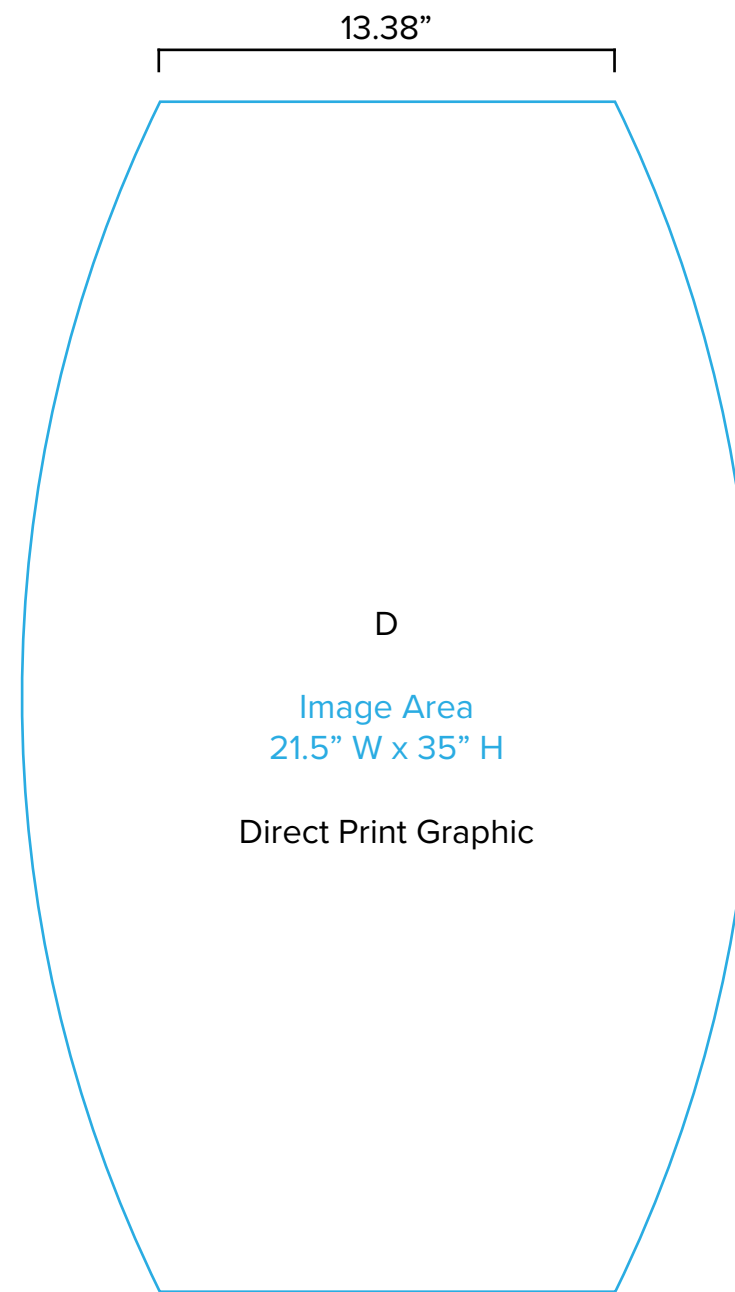

Graphic Template
10 x 10 Inline Exhibit
Backwall with Flat Arched Panel, Rectangular Panel - SEG Graphics

NOTE: All Raster Art (jpg, tiff,psd, png, etc.) must be at least 100 dpi at print size.
Standard kits are often customized. Please check with Customer Service to ensure that this template matches your specific job.

Graphic Template Backwall Workstation – Direct Print Graphic

NOTE: All Raster Art (jpg, tiff,psd, png, etc.) must be at least 100 dpi at print size.
Standard kits are often customized. Please check with Customer Service to ensure that this template matches your specific job.

Graphic Template
Backwall Workstation Countertop – Vinyl Graphics
Graphics **NOT** included in base price. Please request pricing.

NOTE: All Raster Art (jpg, tiff,psd, png, etc.) must be at least 100 dpi at print size.
Standard kits are often customized. Please check with Customer Service to ensure that this template matches your specific job.

Graphic Template
Portable Counter – Vinyl Graphic

NOTE: All Raster Art (jpg, tiff,psd, png, etc.) must be at least 100 dpi at print size.

Standard kits are often customized. Please check with Customer Service to ensure that this template matches your specific job.