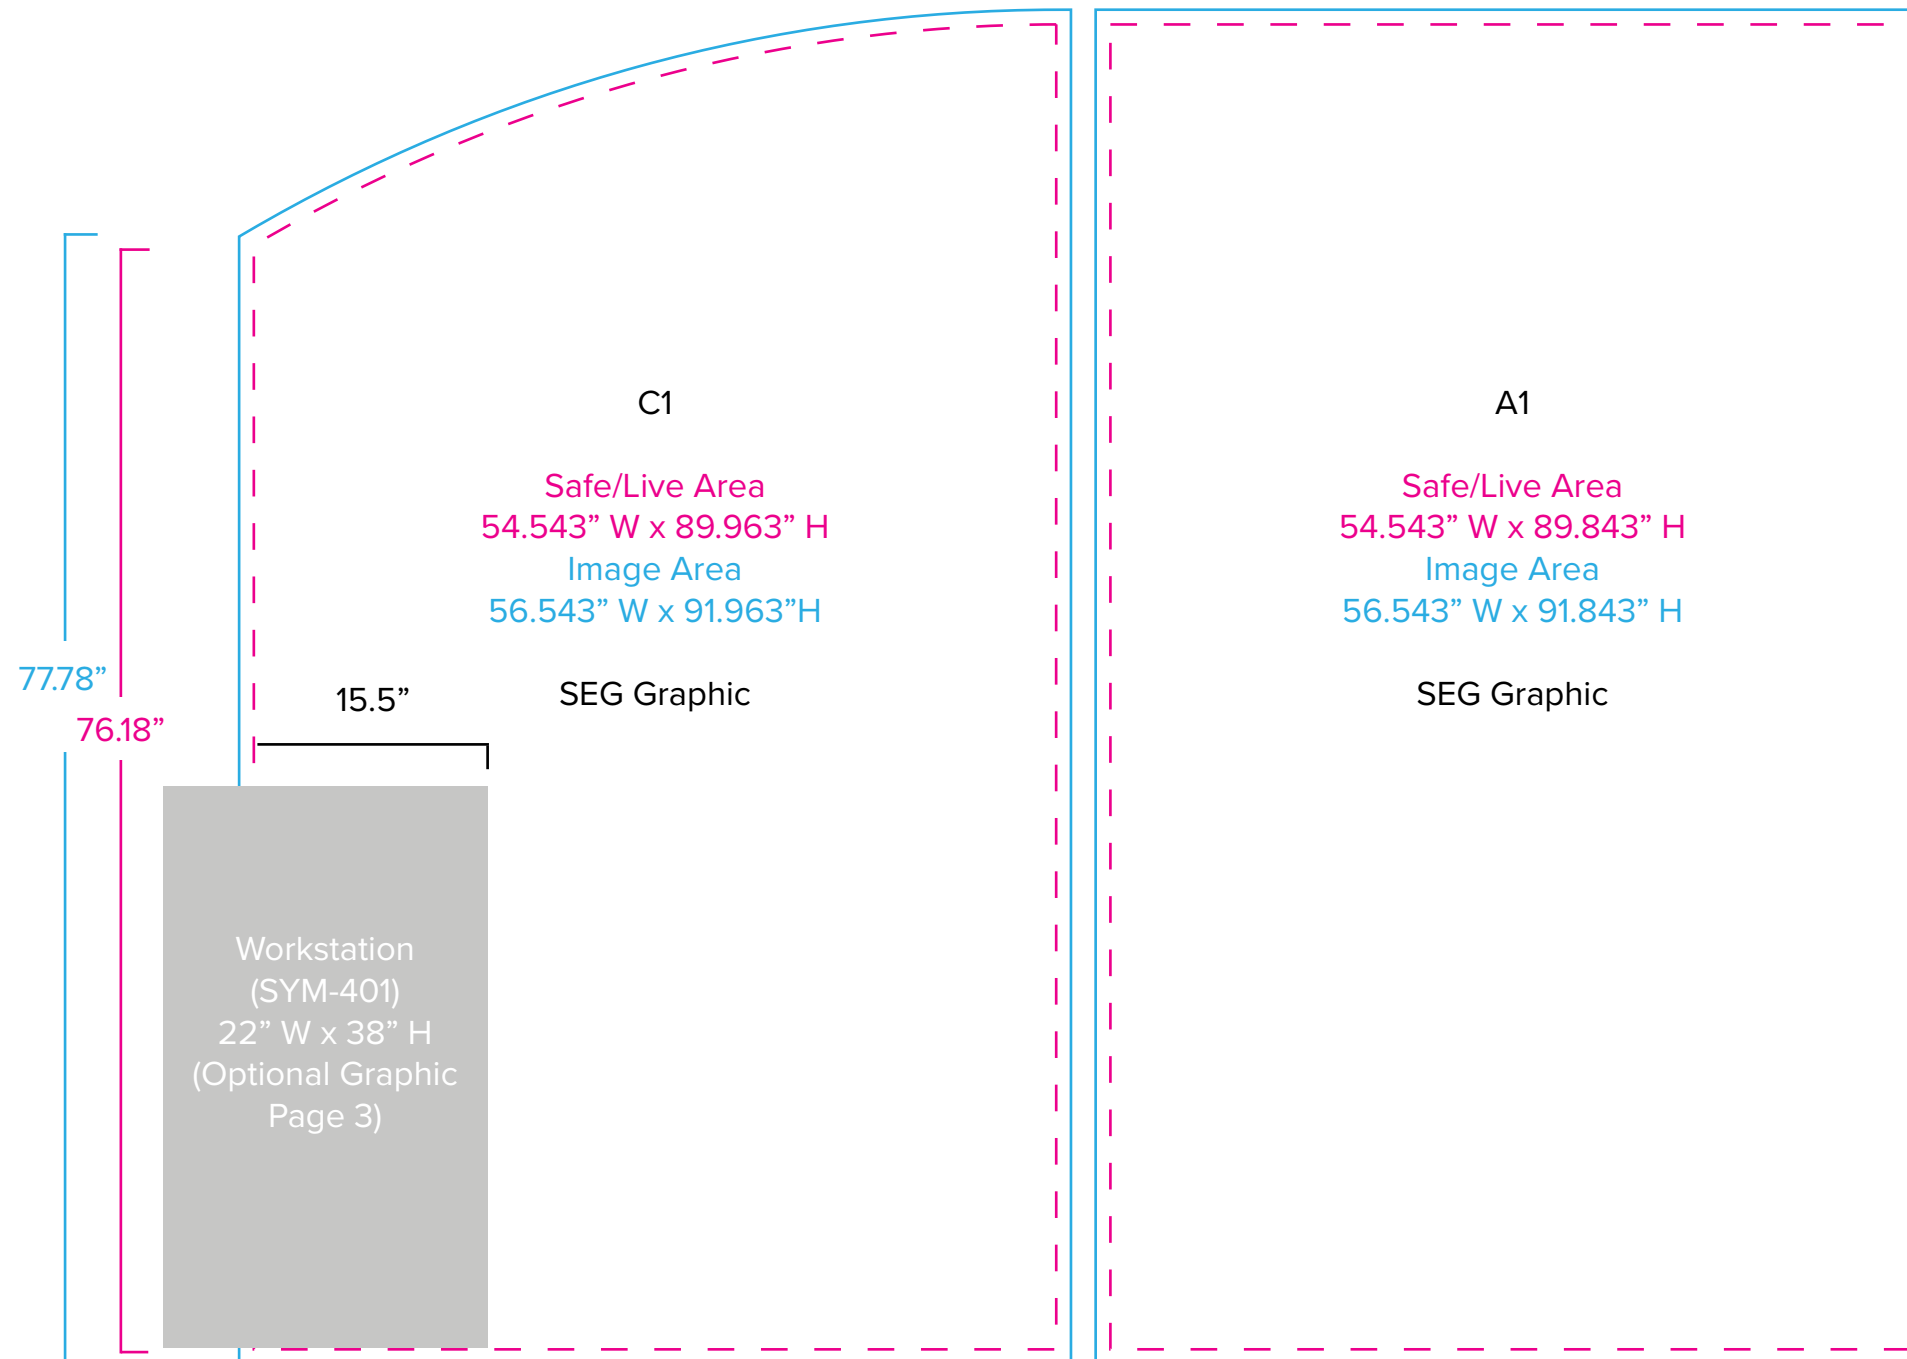

Graphic Template
10 x 10 Inline Exhibit
Backwall with Flat Arched Panel, Rectangular Panel - SEG Graphics

NOTE: All Raster Art (jpg, tiff,psd, png, etc.) must be at least 100 dpi at print size.
Standard kits are often customized. Please check with Customer Service to ensure that this template matches your specific job.

Graphic Template Backwall Workstation – Direct Print Graphic

NOTE: All Raster Art (jpg, tiff,psd, png, etc.) must be at least 100 dpi at print size.
Standard kits are often customized. Please check with Customer Service to ensure that this template matches your specific job.

Graphic Template
Backwall Workstation Countertop – Vinyl Graphics
Graphics **NOT** included in base price. Please request pricing.

NOTE: All Raster Art (jpg, tiff,psd, png, etc.) must be at least 100 dpi at print size.
Standard kits are often customized. Please check with Customer Service to ensure that this template matches your specific job.

Graphic Template
Portable Counter – Vinyl Graphic

NOTE: All Raster Art (jpg, tiff,psd, png, etc.) must be at least 100 dpi at print size.

Standard kits are often customized. Please check with Customer Service to ensure that this template matches your specific job.